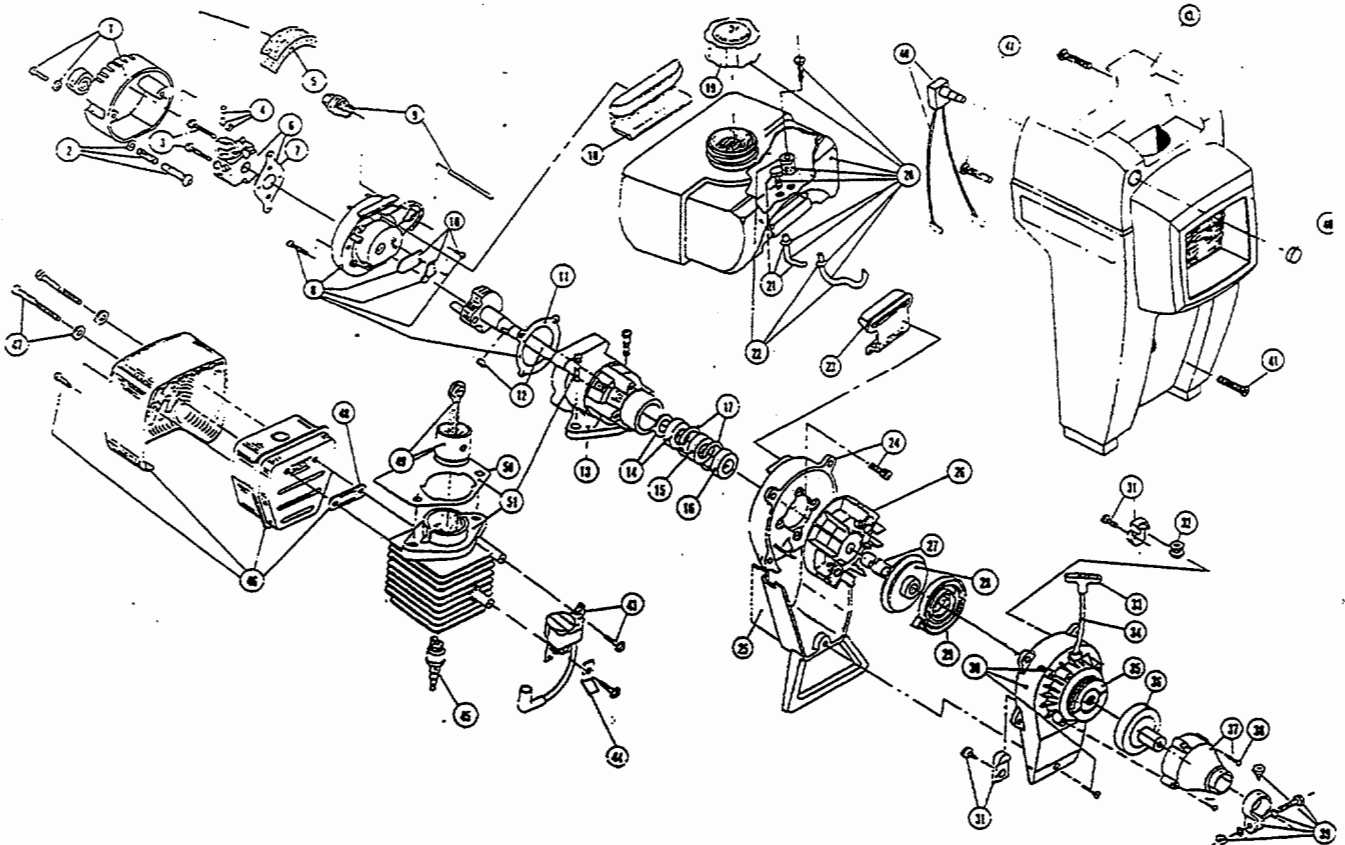

ENGINE PARTS - SERVISTAR 375SSR

Item	Part No.	Description
1	683414	Carburetor/Air Cleaner Cover Assembly (includes items 2 and 5)
2	682052	Choke Knob Assembly
3	682505	Air Cleaner Filter
4	682048	Carburetor Mounting Screw Assembly
4	147640	Throttle Adjustment Assembly (Walbro)
5	610312	Throttle Adjustment Assembly (Tillotson)
6	147572	Carburetor Assembly
7	610675	Carburetor Gasket (10 pack)
8	683974	Primer and Hose Assembly
9	180033	Carburetor Mount Assembly
10	147573	Reed Assembly
11	612115	Carburetor Mount Gasket (10 pack)
12	180022	Power Shaft Assembly
13	147015	Crankcase
14	682041	Inner Bearing Assembly
15	610309	Seal
16	610308	Outer Bearing Assembly
17	682040	Snap Ring Assembly
18	612134	Rear Mounting Pad
19	180000	Fuel Cap Assembly
20	147580	Fuel Tank Assembly
21	147290	Return Line Assembly
22	682039	Fuel Line Assembly
23	145308	Front Mounting Pad
24	683065	Shroud Assembly
25	683078	Shroud Extension and Stand
26	153624	Flywheel Assembly
27	145918	Spacer
28	683856	Recoil Pulley Assembly
29	613102	Recoil Spring
30	683600	Starter Housing Assembly
31	682546	Pulley Retainer Assembly
32	611061	Rope Guide
33	610300	Pull Handle