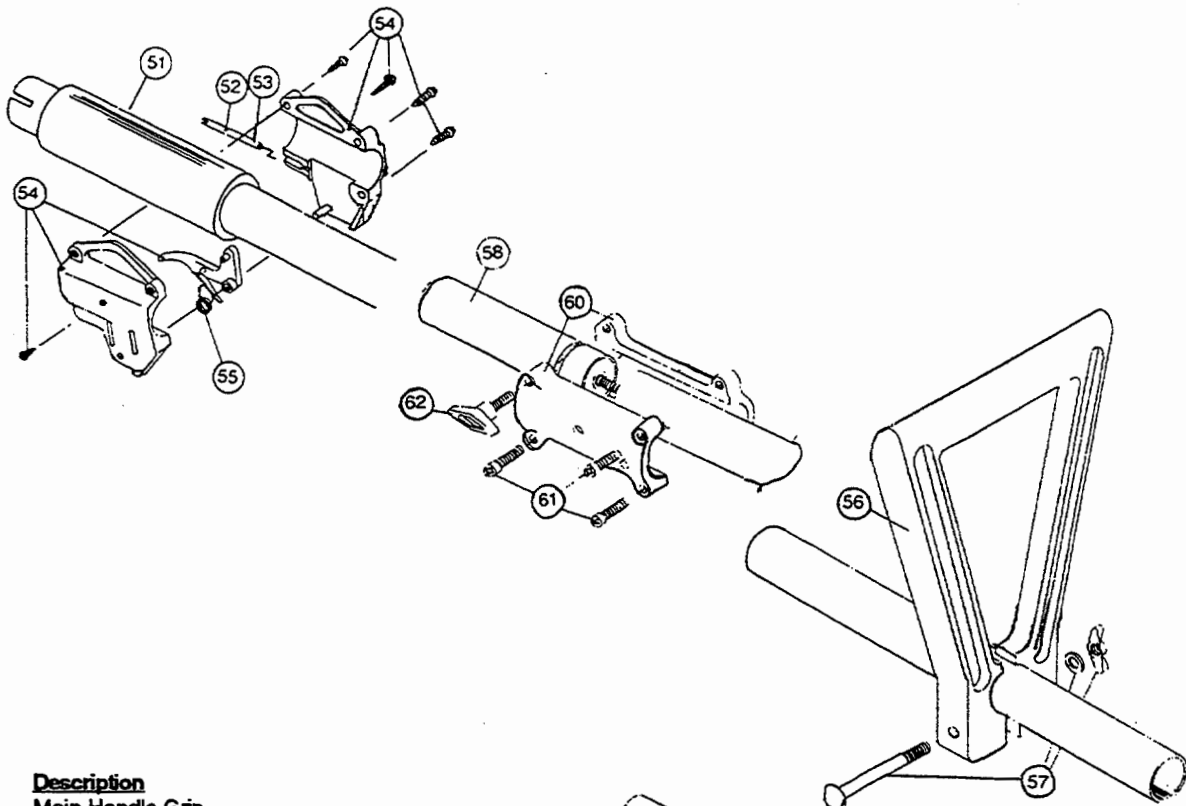

BOOM & TRIMMER PARTS - SERVISTAR 375SSR